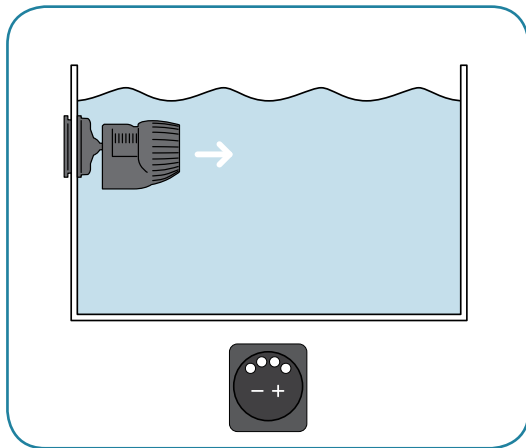

CONTRALL

PROPELLER PUMP

XStreamSDC

INDIVIDUAL

SYNCHRONIZED