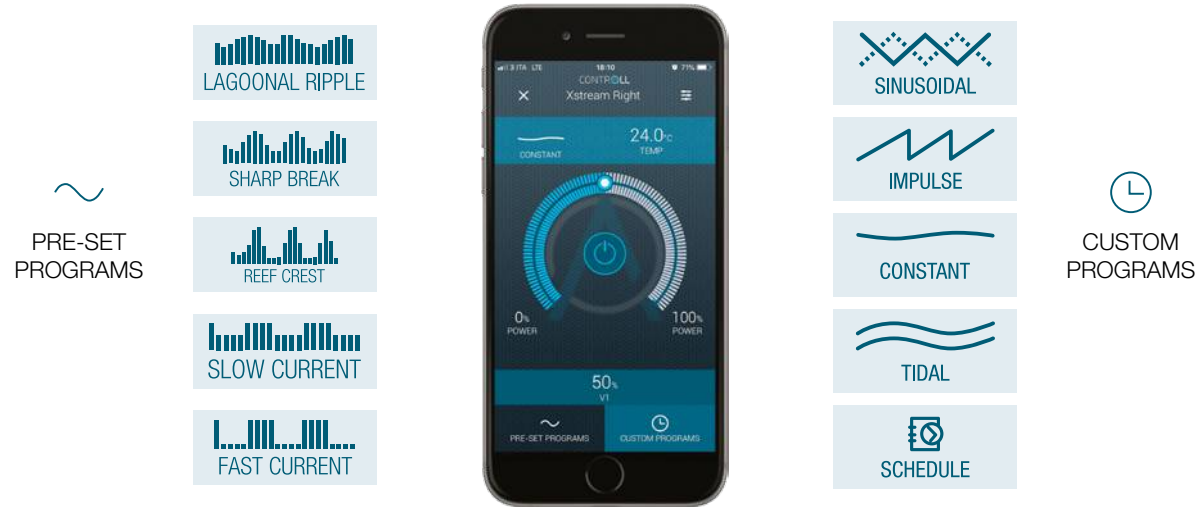

CONTRALL

PROPELLER PUMP

XStreamSDC

INDIVIDUAL

SYNCHRONIZED