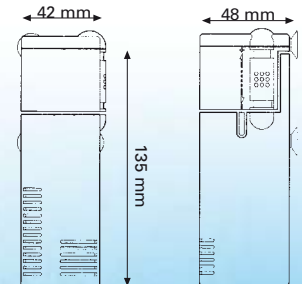

KARTUSCHE

Austauschbare und nicht nachfüllbare Kartusche mit doppelter Filtrierwirkung: mechanisch mit mikroporösem Schwamm und chemisch-physikalisch mit Aktivkohle und Zeolith. Maximale Wirkungsdauer 30 Tage.